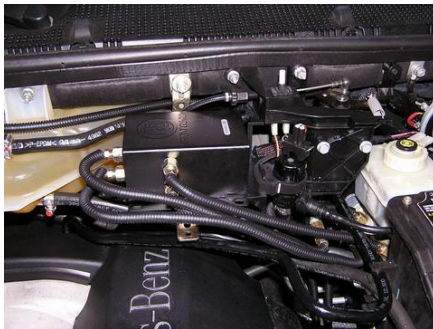

# G-367RA INSTALLATION PICTURES

**Mercedes Benz ML350**

**Mercedes Benz 320**

**BMW 330 i**

**BMW 525**

**BMW – ABS SYSTEM**

**BMW 750 li**

**TOYOTA Land Cruiser**

**TOYOTA CAMRY**

**TOYOTA 1.8**

**LEXUS IS250**

**INFINITI**

**MITSUBISHI**

**G-378RA IN Motorcycle**

## The Installation of IR Receiver & Controller

**IR Receiver**

**IR Controller**

**System Power Switch  
( for G-367R)**